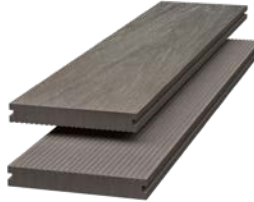

Camo Grey

Two tone grey mimics the grain of silvered timber.